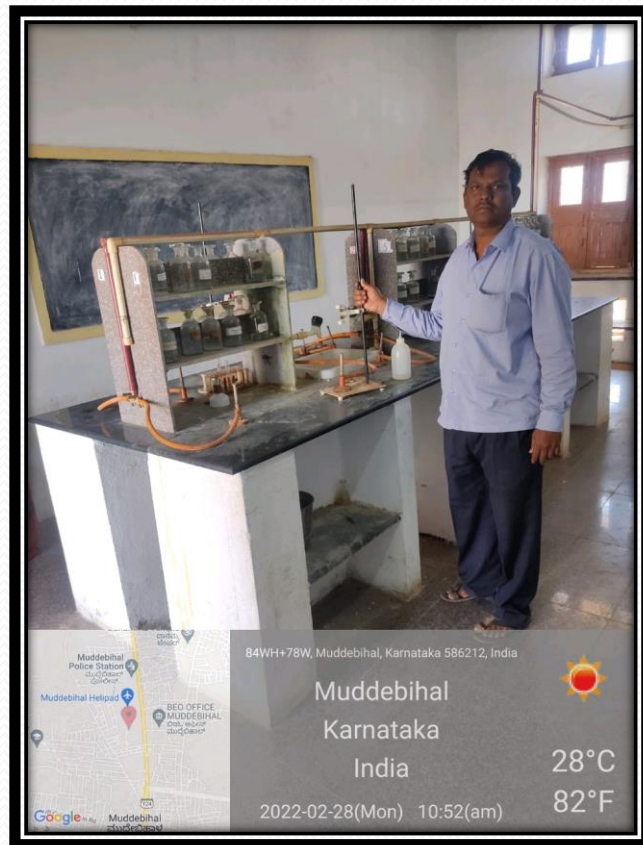

Room no 41

84WH+GG5, Muddebihal, Karnataka 586212, India
Muddebihal
Karnataka
India
25°C
77°F
2022-01-21(Fri) 09:05(am)

Lecturer Hall :43 ICT Enabled Facility

Language Lab

Chemistry Lab 1

Chemistry Lab 2

Chemistry Lab 3