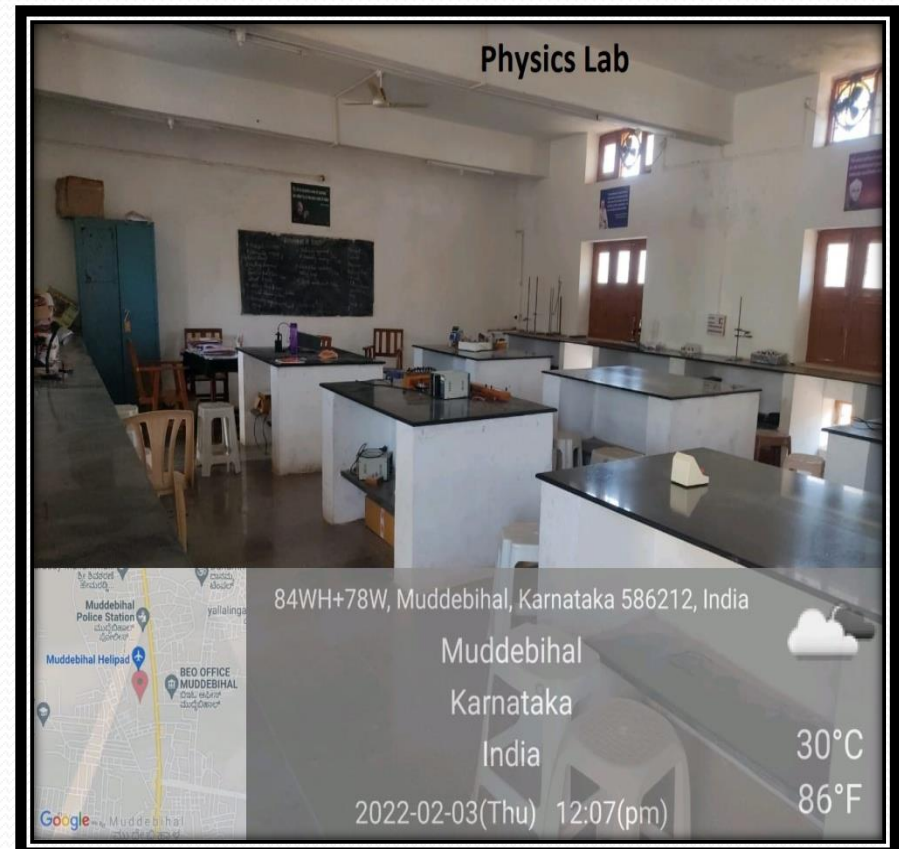

Room no 41

84WH+GG5, Muddebihal, Karnataka 586212, India
Muddebihal
Karnataka
India
25°C
77°F
2022-01-21(Fri) 09:05(am)

Lecturer Hall :43 ICT Enabled Facility

Language Lab

Chemistry Lab 1

Chemistry Lab 2

Chemistry Lab 3

Physics Lab 1

Computer Lab

Statistics Lab

Physics Lab 2

Botany Lab

Zoology Lab

Geography Lab

N C C Unit Activities