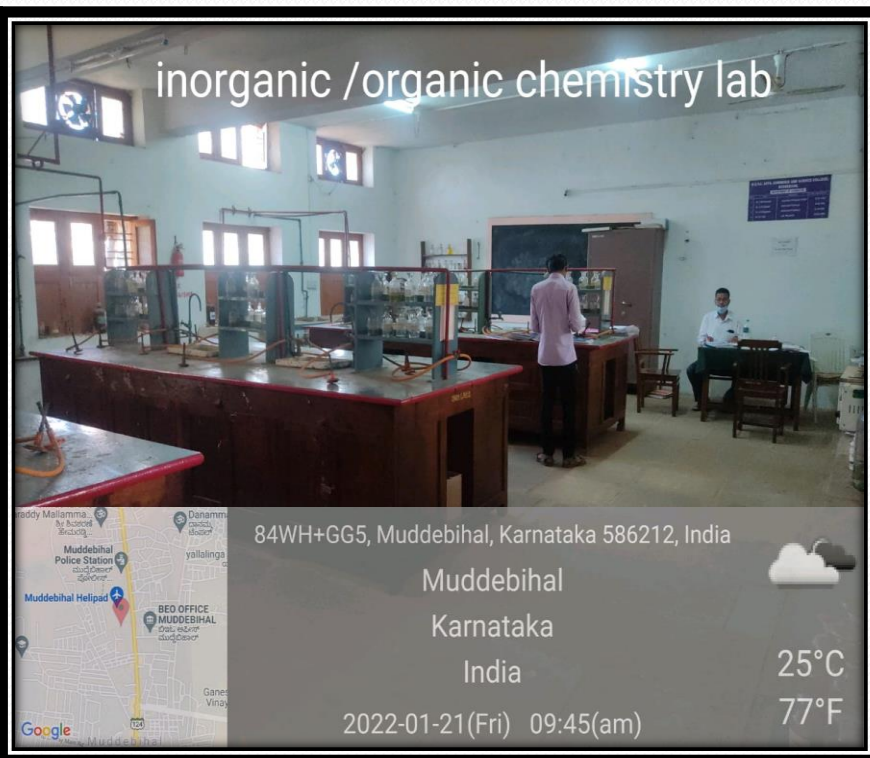

Room no 41

84WH+GG5, Muddebihal, Karnataka 586212, India
Muddebihal
Karnataka
India
25°C
77°F
2022-01-21(Fri) 09:05(am)

Lecturer Hall :43 ICT Enabled Facility

Language Lab

Chemistry Lab 1

Chemistry Lab 2

Chemistry Lab 3